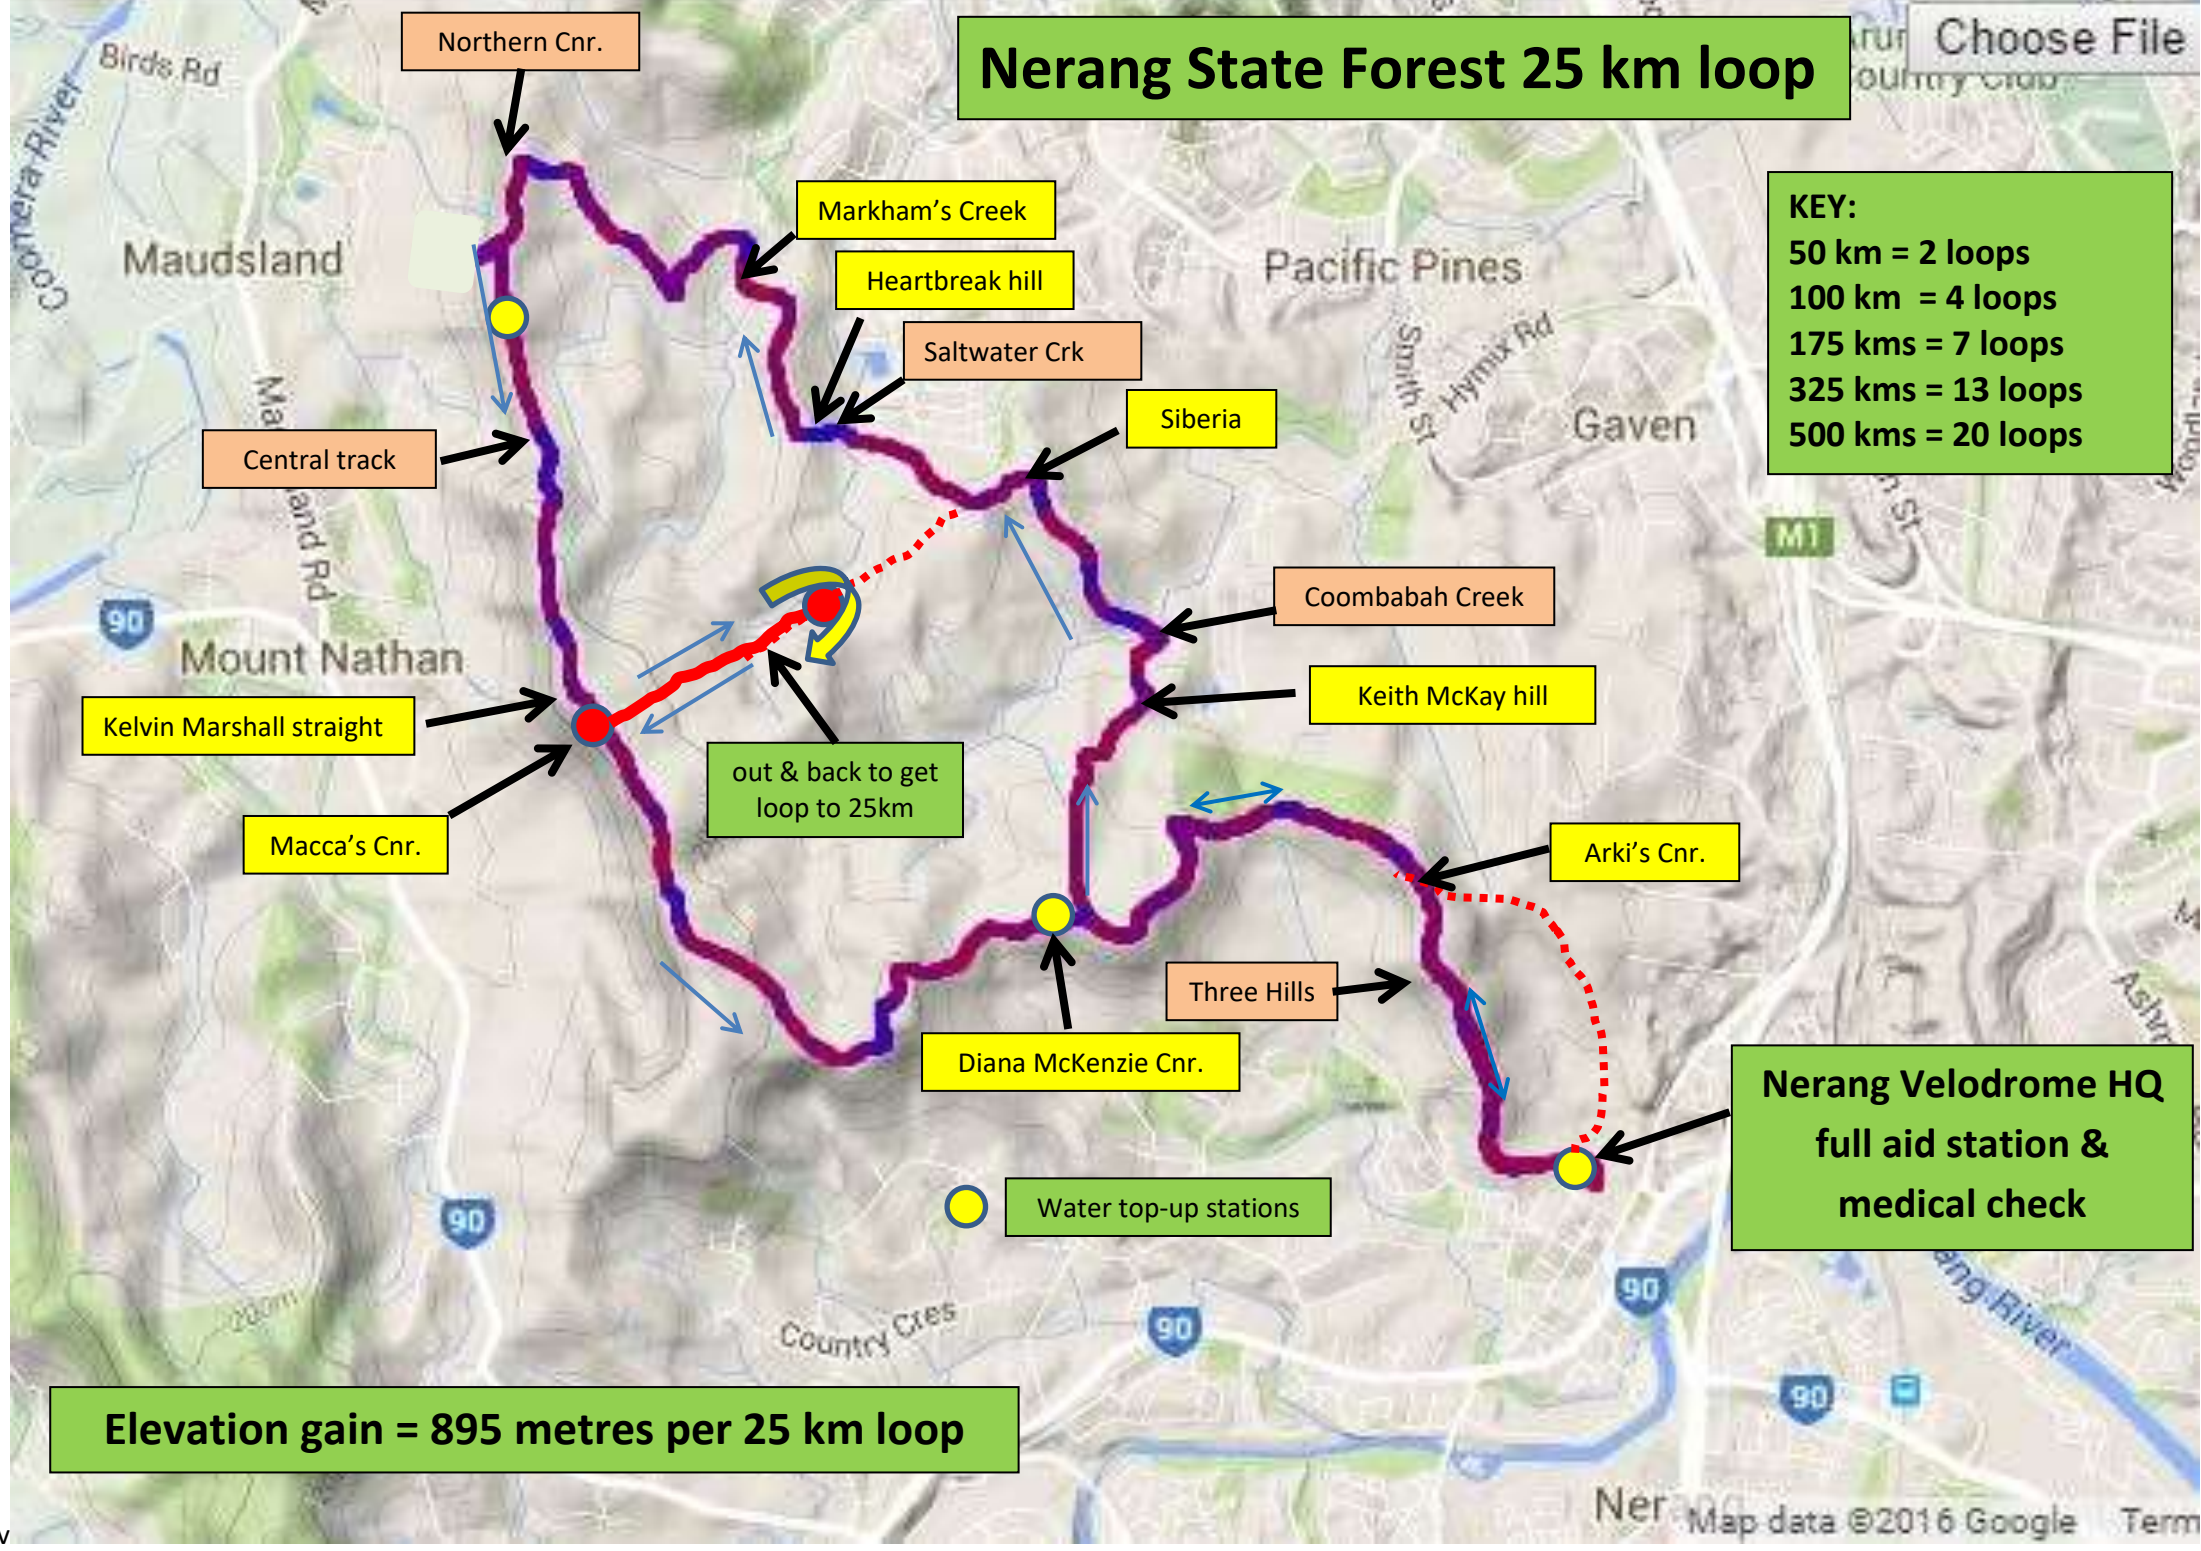

# Nerang State Forest 25 km loop

**KEY:**  
50 km = 2 loops  
100 km = 4 loops  
175 kms = 7 loops  
325 kms = 13 loops  
500 kms = 20 loops

**Elevation gain = 895 metres per 25 km loop**

**Nerang Velodrome HQ  
full aid station &  
medical check**